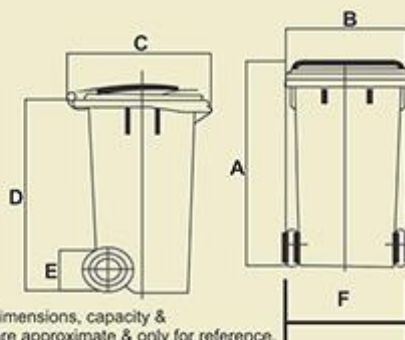

BIN WITH PEDAL AVAILABLE IN 80, 120 & 240.

WHEEL WASTE
BIN 360 LTR

WHEEL WASTE
BIN 80 LTR

WHEEL WASTE
BIN 120 LTR

WHEEL WASTE
BIN 50 LTR

WHEEL WASTE
BIN 240 LTR

WHEEL WASTE BINS

All the dimensions, capacity & weight are approximate & only for reference. Subject to technical modification Container according to EN standards