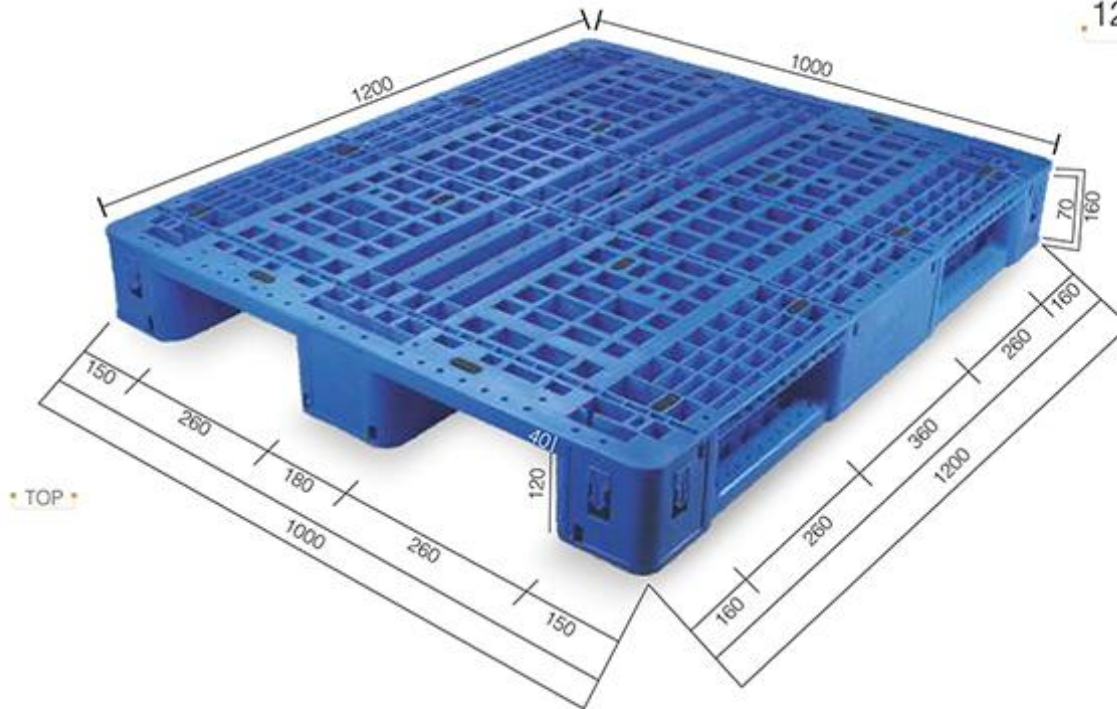

121016 MW

NOTE

- Load Should Be Uniformly Distributed All Over The Surface.
- Steel Reinforcement Is Must For Racking Load.
- It Is Recommended To Lift Pallet From Short Side With Jaw Size Of Forklift Adjusted At 685 Mm.
- Do Not Throw / Shoulder Drop Goods On Pallet.
- Static Load & Dynamic Load Is Being Calculated On Coverage Of Entire Pallet Area.

ITEM CODE : 121016 MW

	DIMENSION:	1200 x 1000 x 160 mm	MATERIAL	HDPE
	STATIC LOAD	5000 kgs	4 WAY	✓
	DYNAMIC LOAD	1000-1200 kgs	2 WAY	✓
	RACKING LOAD	800 kgs	METAL TUBE	✓