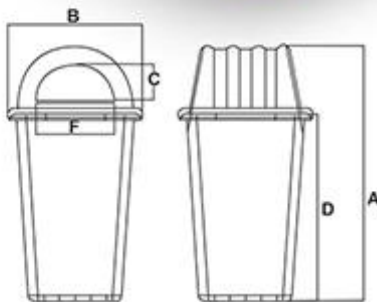

All the dimensions, capacity & weight are approximate & only for reference. Subject to technical modification Container according to EN standards

WASTE BINS WITH DOME LID

MODEL	60	80	110
App Volume (Ltrs)	60	80	110
Useful Load (Kgs)	37	45	55
A Over all Height (mm)	900	900	940
B Over all Width (mm)	360	430	500
B Over Depth (mm)	360	430	500
D Upper Wdge (mm)	710	695	695
FxC Window Size (mm)	270 x 145	265 x 135	340 x 160

Available Colours