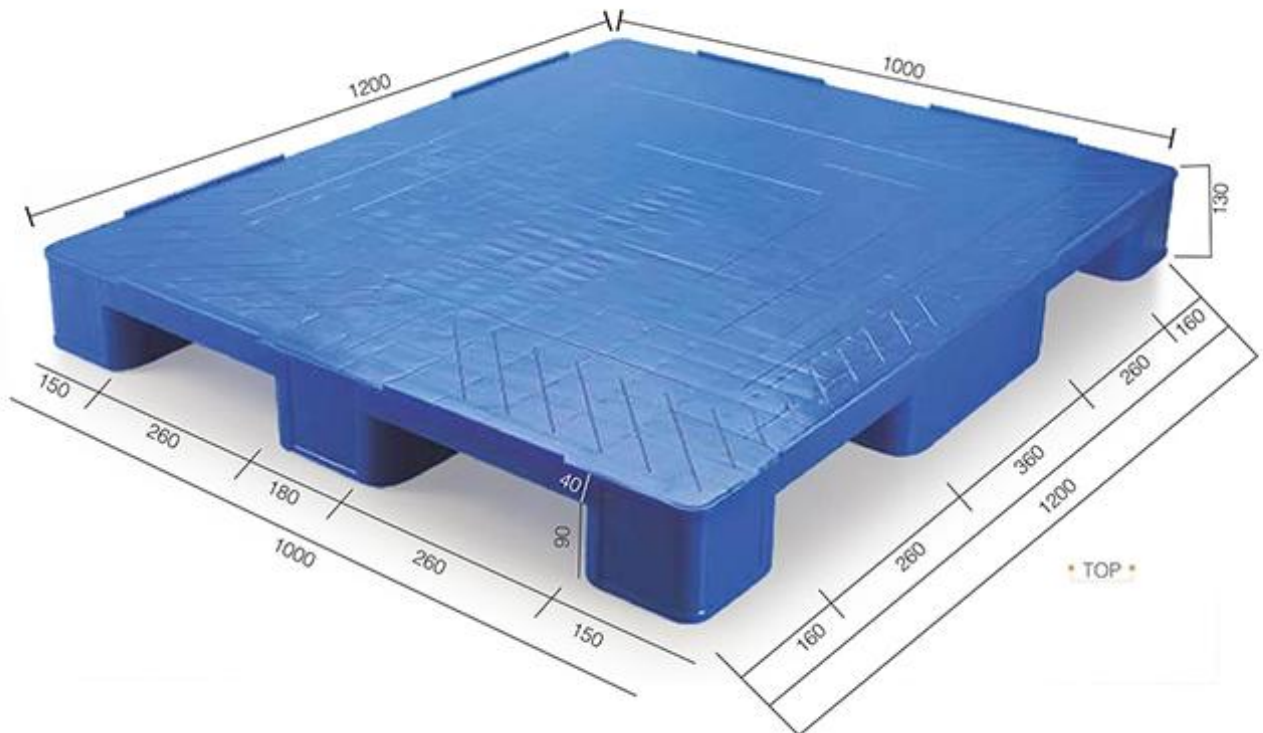

* TOP *

NOTE

- Load Should Be Uniformly Distributed All Over The Surface.
- Steel Reinforcement Is Must For Racking Load.
- It Is Recommended To Lift Pallet From Short Side With Jaw Size Of Forklift Adjusted At 685 Mm.
- Do Not Throw / Shoulder Drop Goods On Pallet.
- Static Load & Dynamic Load Is Being Calculated On Coverage Of Entire Pallet Area.

ITEM CODE : 121013 LW CFT | 9 LEG PALLET

DIMENSION:	1200 x 1000 x 130 mm	MATERIAL	HDPE
STATIC LOAD	2500 kgs	4 WAY	✓
DYNAMIC LOAD	600 kgs	2 WAY	✓
RACKING LOAD	N. A.	METAL TUBE	N. A.