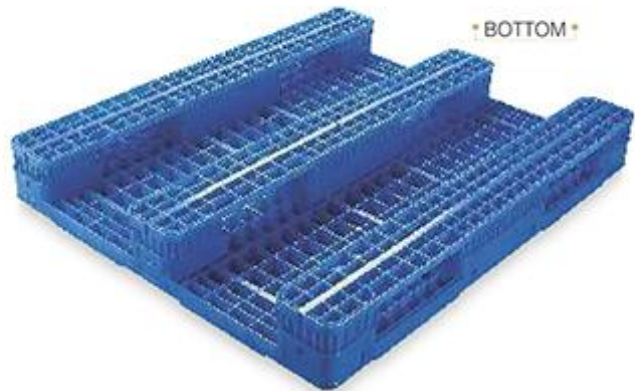

NOTE

- Load Should Be Uniformly Distributed All Over The Surface.
- Steel Reinforcement Is Must For Racking Load.
- It Is Recommended To Lift Pallet From Short Side With Jaw Size Of Forklift Adjusted At 685 Mm.
- Do Not Throw / Shoulder Drop Goods On Pallet.
- Static Load & Dynamic Load Is Being Calculated On Coverage Of Entire Pallet Area.

* BOTTOM *