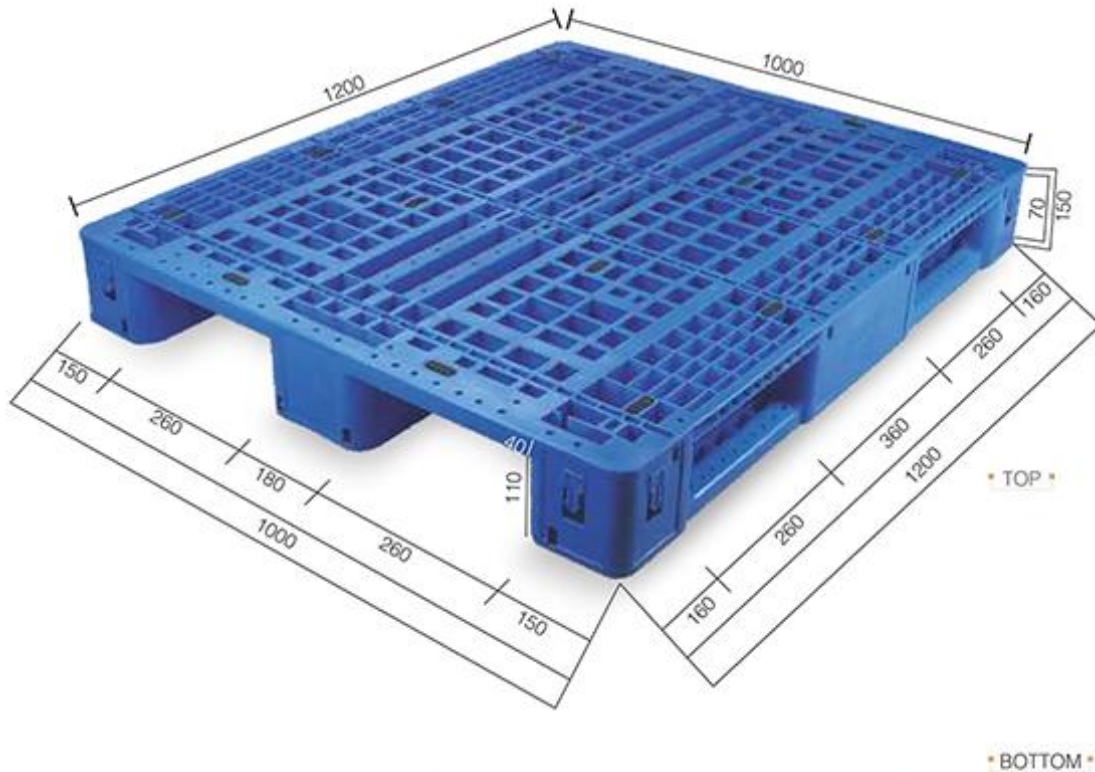

121015 LW

1. **NOTE**
2. Load Should Be Uniformly Distributed All Over The Surface.
   - Steel Reinforcement Is Must For Racking Load.
   - It Is Recommended To Lift Pallet From Short Side With Jaw Size Of Forklift Adjusted At 685 Mm.
   - Do Not Throw / Shoulder Drop Goods On Pallet.
   - Static Load & Dynamic Load Is Being Calculated On Coverage Of Entire Pallet Area.