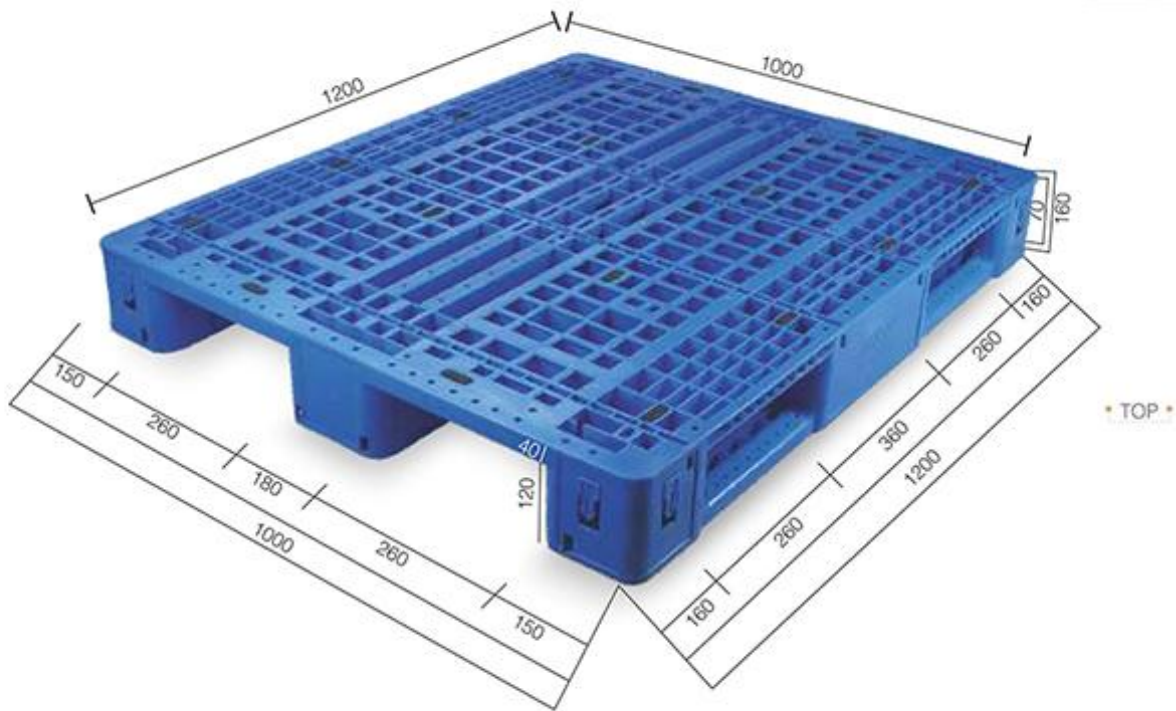

NOTE

- Load Should Be Uniformly Distributed All Over The Surface.
- Steel Reinforcement Is Must For Racking Load.
- It Is Recommended To Lift Pallet From Short Side With Jaw Size Of Forklift Adjusted At 685 Mm.
- Do Not Throw / Shoulder Drop Goods On Pallet.
- Static Load & Dynamic Load Is Being Calculated On Coverage Of Entire Pallet Area.