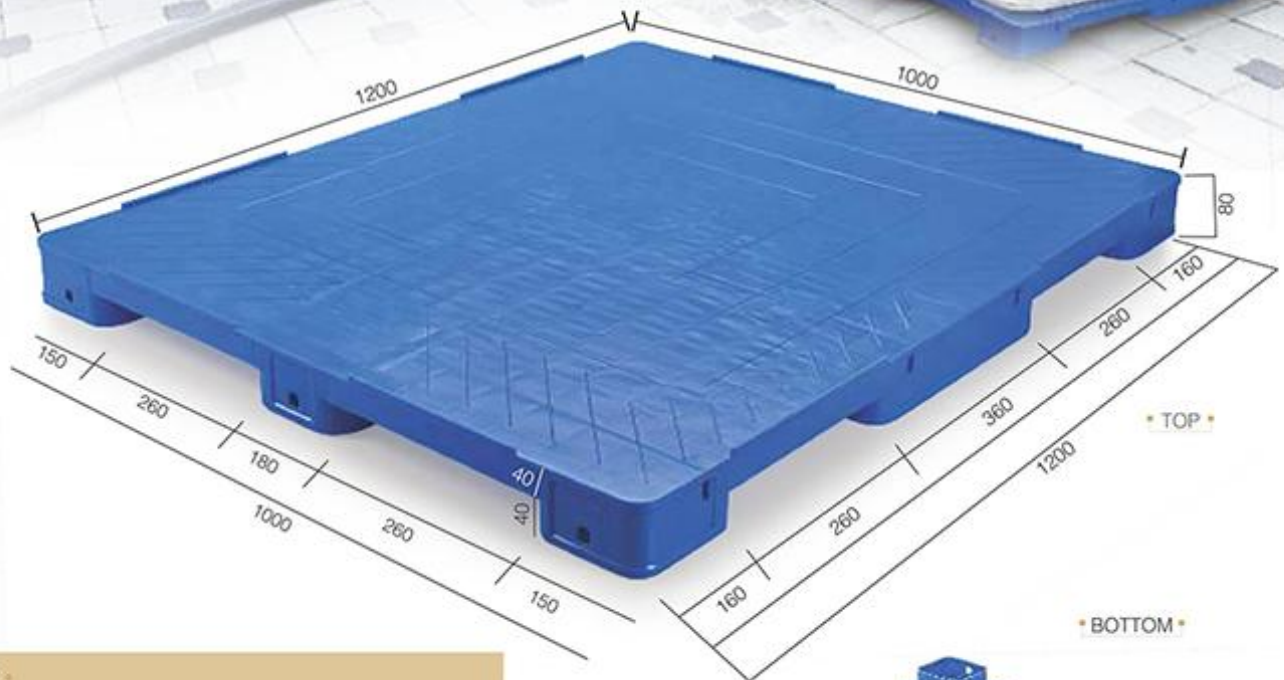

STORAGE BUCKET 80 LTR

STORAGE BUCKET 110 LTR

STORAGE BUCKET 60 LTR

ARISTO

PALLETS SERIES

121008 CFT

NOTE

- Load Should Be Uniformly Distributed All Over The Surface.
- Steel Reinforcement Is Must For Racking Load.
- It Is Recommended To Lift Pallet From Short Side With Jaw Size Of Forklift Adjusted At 685 Mm.
- Do Not Throw / Shoulder Drop Goods On Pallet.
- Static Load & Dynamic Load Is Being Calculated On Coverage Of Entire Pallet Area.