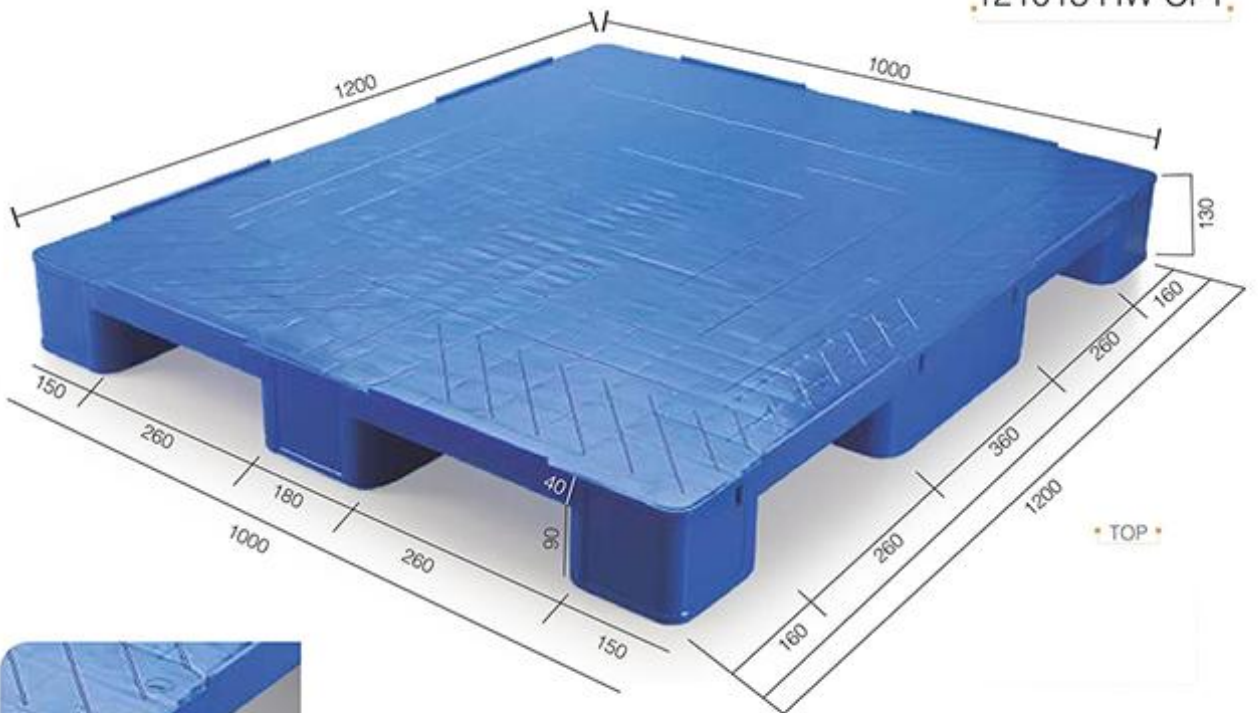

121013 HW CFT.