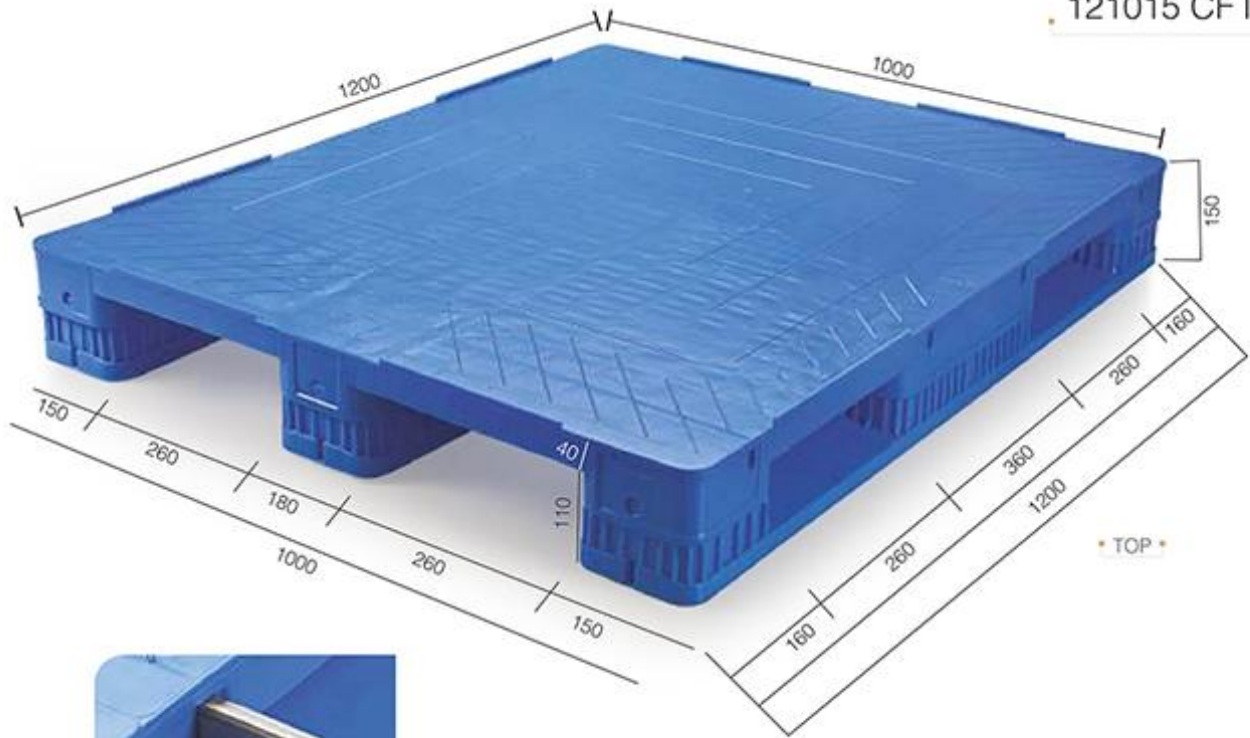

121015 CFT

STEEL REINFORCEMENT ENHANCING THE LOAD BEARING CAPACITY AVAILABLE IN 121008, 121013, 121015 & 121016 SERIES.

NOTE

- Load Should Be Uniformly Distributed All Over The Surface.
- Steel Reinforcement Is Must For Racking Load.
- It Is Recommended To Lift Pallet From Short Side With Jaw Size Of Forklift Adjusted At 685 Mm.
- Do Not Throw / Shoulder Drop Goods On Pallet.
- Static Load & Dynamic Load Is Being Calculated On Coverage Of Entire Pallet Area.

* BOTTOM *

ITEM CODE : 121015 CFT | 3 RUNNER PALLET

DIMENSION:	1200 x 1000 x 150 mm	MATERIAL	HDPE
STATIC LOAD	4500 kgs	4 WAY	✓
DYNAMIC LOAD	1000 kgs	2 WAY	✓
RACKING LOAD	800 kgs	METAL TUBE	✓