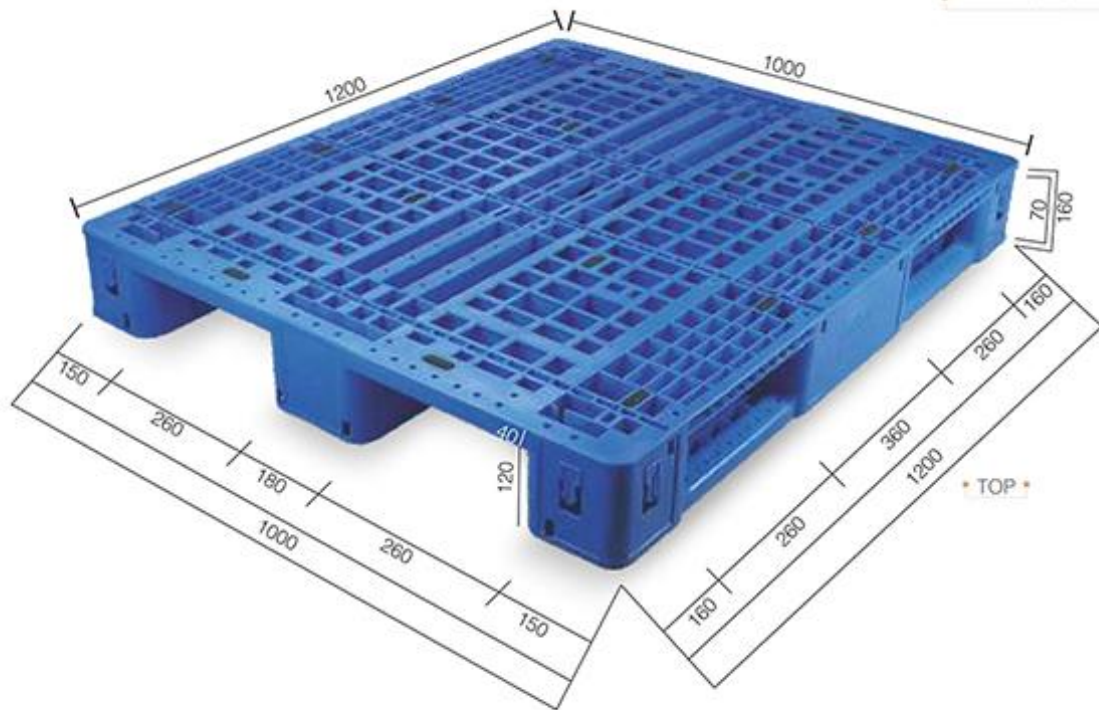

121016 LW

TOP

BOTTOM