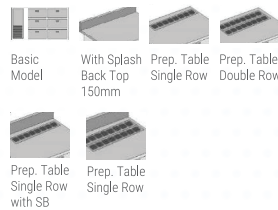

Product Variation: