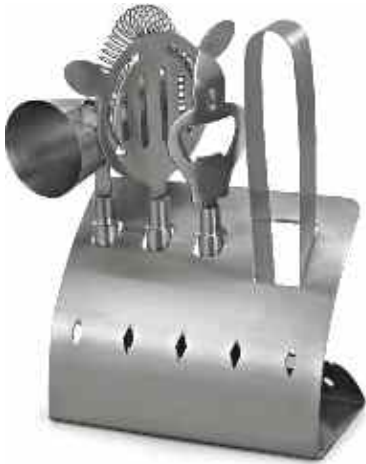

DS-1313

DS-1312

DS-1311

DS-1311 TOOTH PICK-Slotted
DS-1312 STRAW HOLDER-Slotted
DS-1313 BUD VASE-Slotted

TABLE ACCESSORIES

De'Stellar™
Desires in Steel

DS-1320 ROUND CUTLERY HOLDER-Matt

DS-1314 NAPKIN RING-Matt

DS-1321 SQUARE COASTER

DS-1315 S & P-Hammer

DS-1316 S & P-Curved

DS-1317 S & P-Lipstick

DS-1318 S & P-Round

DS-1319 S & P-Oval

DS-1322 D/W ASH TRAY

BAR WARES

De'Stellar™
Desires in Steel

DS-1401 WINE COOLER-Matt.

DS-1404 WINE BOTTLE HOLDER-Mirror

DS-1402 BAR TOOL SET-Matt

DS-1403 NUT BOWL-Hammer

DS-1405 ICE BUCKET-Hammer

DS-1406 ICE BUCKET-Plain

DS-1407 ICE BUCKET-Ribbed