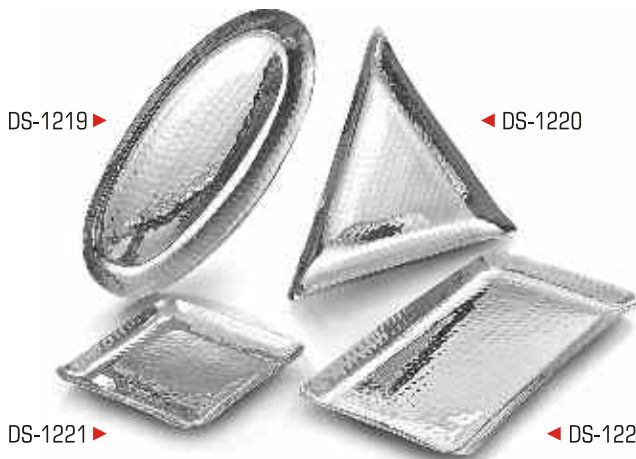

DS-1215 ▶

DS-1214 | FINGER BOWL*
DS-1215 | UNDER LINER

*Available in S/W matt, S/W hamper, D/W matt & D/W hamper finish.

**Available in S/W matt & S/W hamper finish.

TABLE WARES

DS-1216 OVAL PLATTER *

DS-1217 SQUARE PLATTER With Legs-Hammer

DS-1218 BREAD BASKET *

DS-1219 ▶

◀ DS-1220

DS-1221 ▶

◀ DS-1222

DS-1219 OVAL PLATTER-Hammer
DS-1220 TRIANGULAR PLATTER-Hammer
DS-1221 SQUARE PLATTER W/O Legs-Hammer
DS-1222 RECTANGULAR PLATTER-Hammer

DS-1223 OVAL BREAD BASKET-Hammer