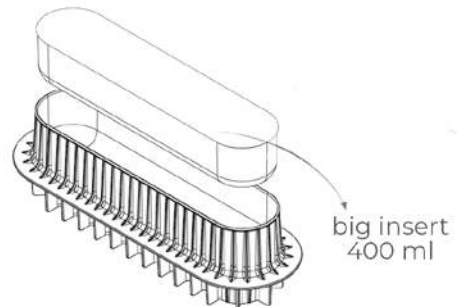

INSERTO BUCHE & CAKE

Item: 20.404.13.0065

Small insert: 200x35 h30mm

Big insert: 220x50 h40mm

Volume Small insert: 190ml

Volume big insert: 400ml

Pcs/Master: 6

EAN: 8051085318261

Ruota lo stampo
Flip the mould
Tourner le moule

+