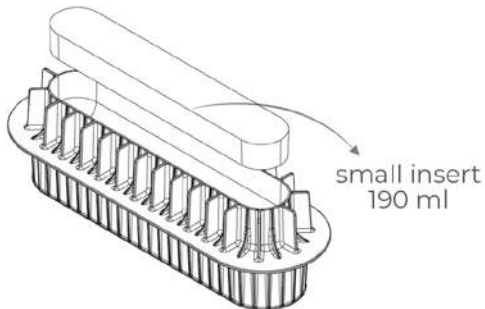

Ruota lo stampo
Flip the mould
Tourner le moule