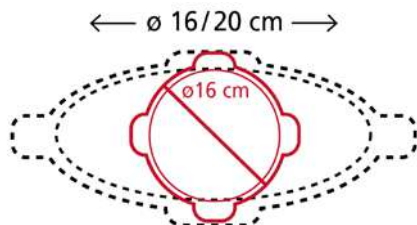

CFF 16B COVERFLEX

Item: 70.160.86.0696
Size: Ø160mm
Pcs/master: 12
EAN: 8051085161645