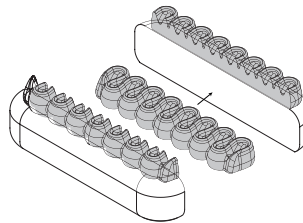

Inserto
As an insert
comme un insert

KIT CHIC ÉCLAIR

Item: 25.284.13.0065
Cavity Size: 130x38 h40mm
Volume: 6x140 ml Tot. 840ml
Pcs/Master: 10
EAN: 8051085313846

Effetto 3D
3D effect
3D effet