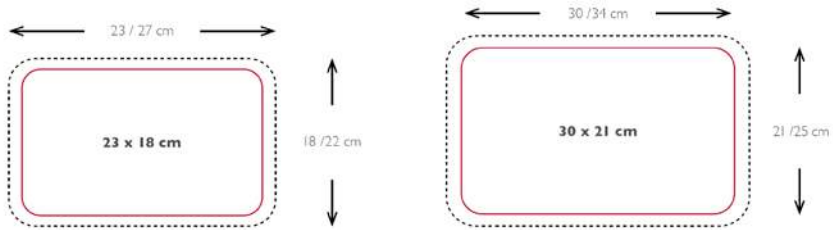

CFF COVERFLEX

Set 2 Pcs

Item: 25.016.86.0065

Size: 230x180mm - 300x210mm

Pcs/master: 12

EAN: 8051085220014