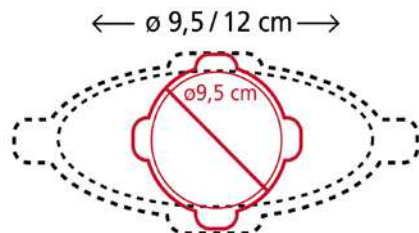

CFF 09B COVERFLEX

Item: 70.090.86.0696
Size: Ø90mm
Pcs/master: 12
EAN: 8051085161607