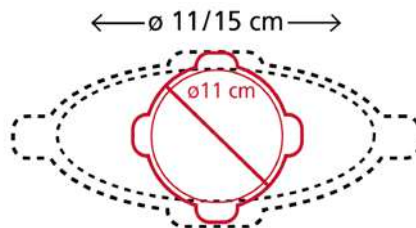

CFF 11B COVERFLEX

Item: 70.110.86.0696
Size: Ø110mm
Pcs/master: 12
EAN: 8051085161621