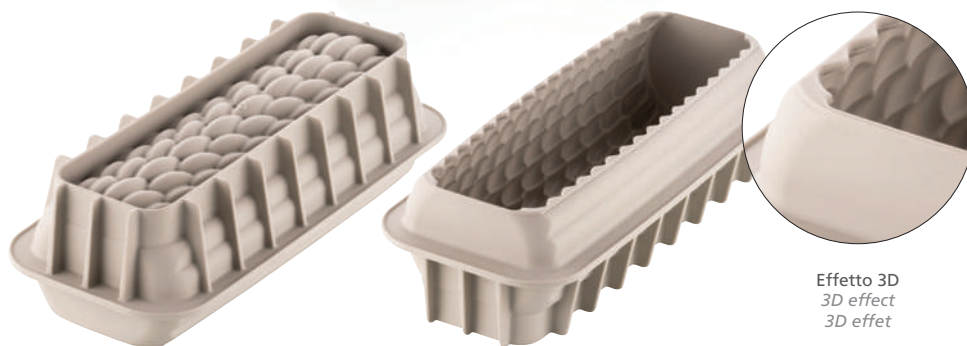

BÛCHE QUENELLE

Item: 20.434.13.0065

Size: 243x90mm h77mm

Volume: 1300ml

Pcs/Master: 4

EAN: 8032539937443

Effetto 3D
3D effect
3D effet

BÛCHE SAPIN