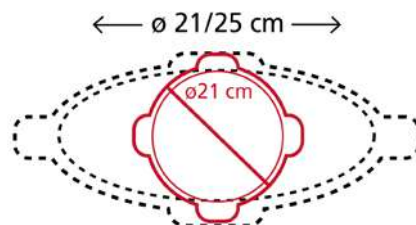

CFF 21B COVERFLEX

Item: 70.210.86.0696
Size: Ø210mm
Pcs/master: 12
EAN: 8051085161669