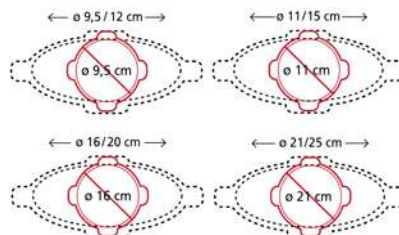

CFF SET4B COVERFLEX

Set 4 Pcs
Item: 25.015.86.0096
Size: Ø90-110-160-210mm
Pcs/master: 12
EAN: 8051085161706