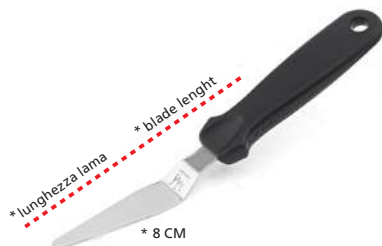

Size: 20 cm
 Item: 73.439.99.0001
 EAN: 8051085215904

SCRAPER

SPATULA

Size: 120x120 mm
 70.141.00.0001
 EAN: 8051085201396

SCRAPER 01

Size: 130 mm
 70.157.99.0001
 EAN: 8051085286782

SCRAPER 02

Size: 175 mm
 70.158.99.0001
 EAN: 8051085286799