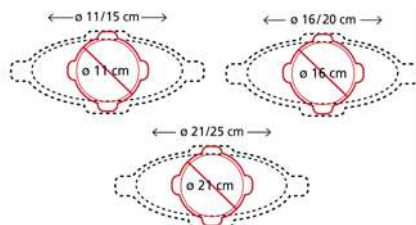

CFF SET3B COVERFLEX

Set 3 Pcs
Item: 25.014.86.0096
Size: Ø110-160-210mm
Pcs/master: 12
EAN: 8051085161683