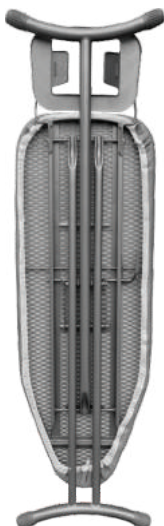

Power : 1200W

DPHD0005

Power : 1600W

DPHD0017

Power : 1800W
 Anion Hair Care

DPHD0004

Power : 1200W

DPHD0003

Power : 1200W

IRON BOARDS

DIBD0001

Color : Silver
 Iron Surface : H 92cm x W 30cm
 Folded Size : H 124cm x W 33cm
 7 Level Height adjustable (60 to 79cm)
 Steel mesh Top
 Heat Resistant Iron Rest
 Cover Material: Cotton with Felt Underlay
 4 Non-slip end caps
 Auto Locking when folded