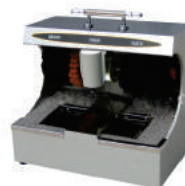

QUEUE MANAGERS

HOUSEKEEPING TROLLEYS

SHOE POLISH MACHINES

HOTEL RFID DOOR LOCKS

YOUR **SECURITY**
OUR **RESPONSIBILITY**

DHDL0001-S
Color : Silver
Finish : Matt

DHDL0001-B
Color : Black
Finish : Matt

DHDL0001-G
Color : Golden
Finish : Matt