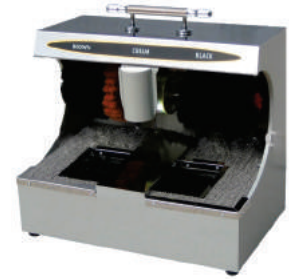

SHOE POLISH MACHINES

DSPM0011

Material : Wood / Stainless Steel
Dimensions :
370mm X 210mm X 330mm
Work Way : Sensor Start
Color : Silver

DSPM0010

Material : Wood / Stainless Steel
Dimensions :
370mm X 210mm X 330mm
Work Way : Sensor Start
Color : Gold

DSPM0007

Material : Wood / Stainless Steel
Dimensions :
510mm X 320mm X 425mm
Work Way : Sensor Start
Shoe Shining & Sole Cleaning

HAIR DRYERS

DPHD0001

Power : 1200W

DPHD0018

Power : 1200W

DPHD0002

Power : 1000W

DPHD0019

Power : 1200W

DPHD0005

Power : 1600W

DPHD0017

Power : 1800W
Anion Hair Care

DPHD0004

Power : 1200W

DPHD0003

Power : 1200W