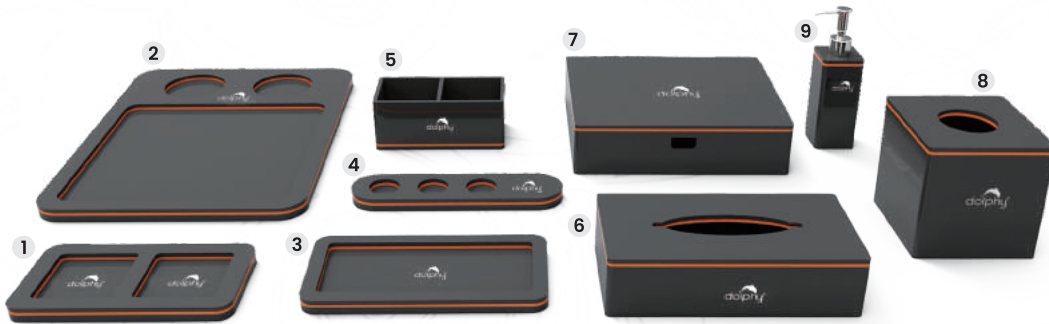

DLAS0006 (1-10)

Material : Acrylic

1. SOAP DISH - 117X90X10	4. TISSUE BOX - 250X70X130	7. TRAY - 300X160X10
2. COASTERS - 225X120X10	5. REMOTE CONTROL SHELF - 160X80X155	8. TISSUE BOX - 130X130X130
3. TEA BOX - 165X60X110	6. CONSUMABLE BOX - 260X195X80	9. ICE BUCKET SEAT - 160X165X145
		10. TRAY - 500X260X10

*all measurements in LxBxH and mm