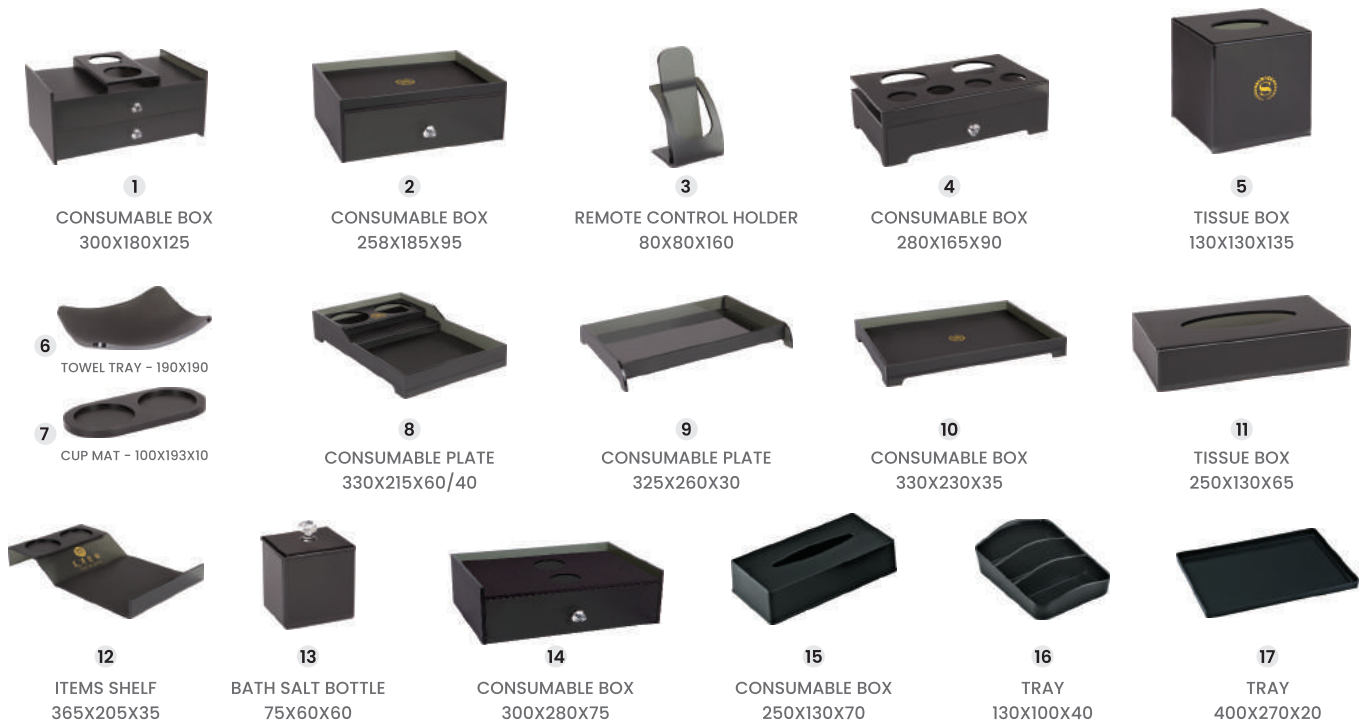

DLAS0007 (1-17) Material : Acrylic