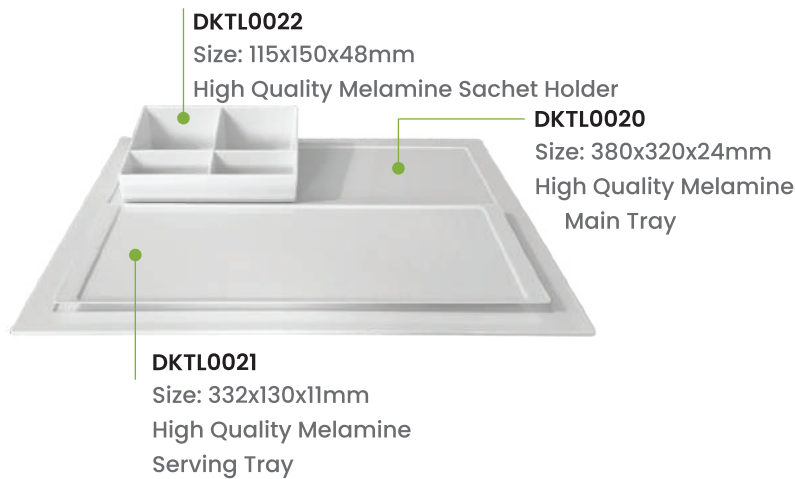

DEHS0005

Hydriodic Top Open Door
 Product Size: 410*350*150 mm
 Body: 1.5mm / Door: 4mm
 Net Weight: 10.5kg
 Fortress 15" laptop
 Plug Points
 Can Install in drawer

DEHS0006

Sliding Drawer Mounted
 Product Size: 380*400*200 mm
 Body: 1.5mm / Door: 5mm
 Net Weight: 10.5kg
 Fortress 15" laptop

DEHS0007

Management and unlocking Control
 (Computerized Emergency Unit)
 Easy to view Records of the date times
 when the safe was Opened

DEHS0008

Small Digital Safe 10.5 inch
 Product Size: 200*310*200 mm
 Body: 1.5mm / Door: 5mm
 Net Weight: 6.5 kg
 Fastening 4 bolts at base and
 2 bolts at back

DEHS0009

Small Digital Safe 10.5 inch
 Product Size: 200*310*200 mm
 Body: 1.5mm / Door: 5mm
 Net Weight: 6.5 kg
 Fastening 4 bolts at base and
 2 bolts at back

ELECTRIC KETTLE & TRAY SETS

DKTL0029
Capacity: 1.0 Ltr
Kettle Material: 304 SS+ABS
Automatic cut-off

DKTL0030
Capacity: 1.0 Ltr
Kettle Material: 304 SS+ABS
Automatic cut-off

DKTL0011
Capacity: 1.2 Ltr
Material: 304 SS+Food Grade PP
Double Layer / Auto cut-off

DKTL0007
Capacity: 1.2 Ltr
Material: 304 SS+ABS
Automatic cut-off