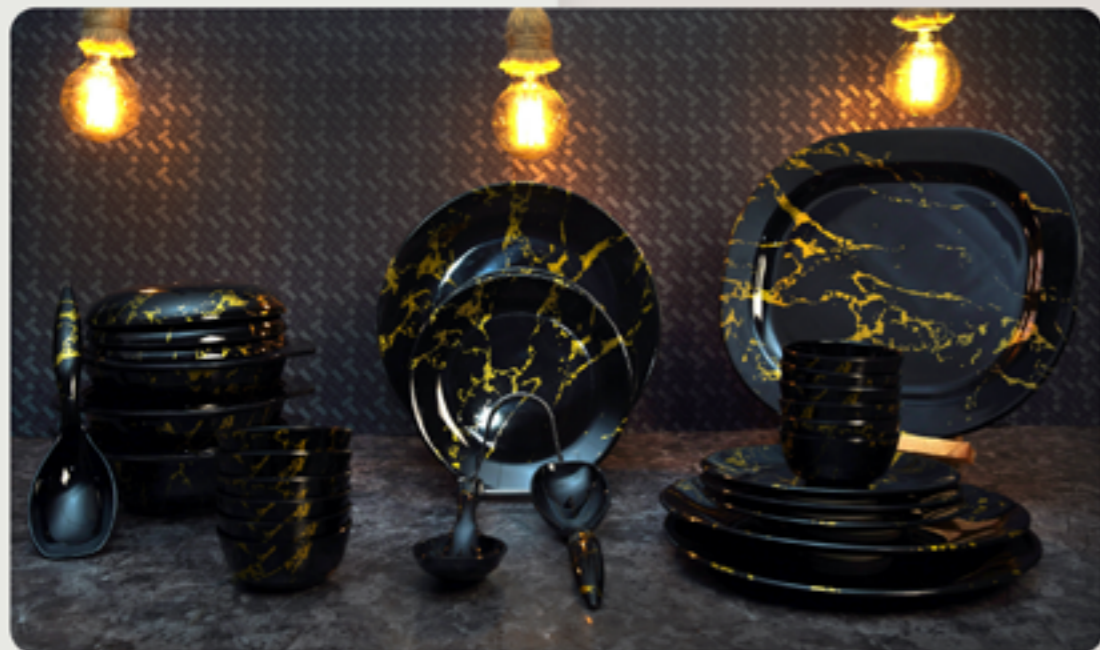

Round Series

BPA Free

Dishwasher-safe

Antibacterial

Food grade quality

100% Pure Melamine

Heat Resistant upto 140°

All prices are inclusive of all taxes

24 Pieces

6 Dinner Plate

12 Vegetable Bowls

6 Quarter Plates

34 Pieces

6 Dinner Plate

3 Casserole

1 Serving Platter

6 Quarter Plates

3 Lid

12 Vegetable Bowls

3 Serving Spoon

46 Pieces

6 Dinner Plates

1 Serving Platter

3 Serving Spoons

6 Quarter Plates

3 Casserole

6 Soup Bowls

12 Vegetable Bowls

3 Casserole Lids

6 Soup Spoons