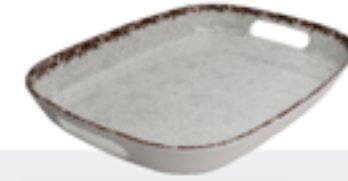

Antibacterial

Food grade quality

100% Pure Melamine

Heat Resistant upto 140°

All prices are inclusive of all taxes

Handy Tray

Crackle Brown

Article code
OS-19051