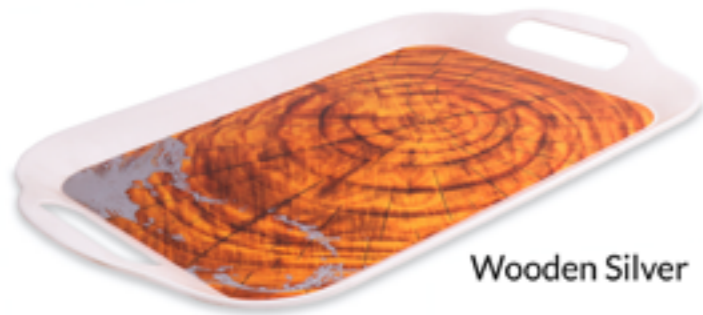

Eco Tray

Article code
ST-1836

Size
L 38 B 25 H 2.5

Article code
ST-1837

Size
L 43 B 28 H 3

Marble with Wood

Print Variation ..

Wooden Silver