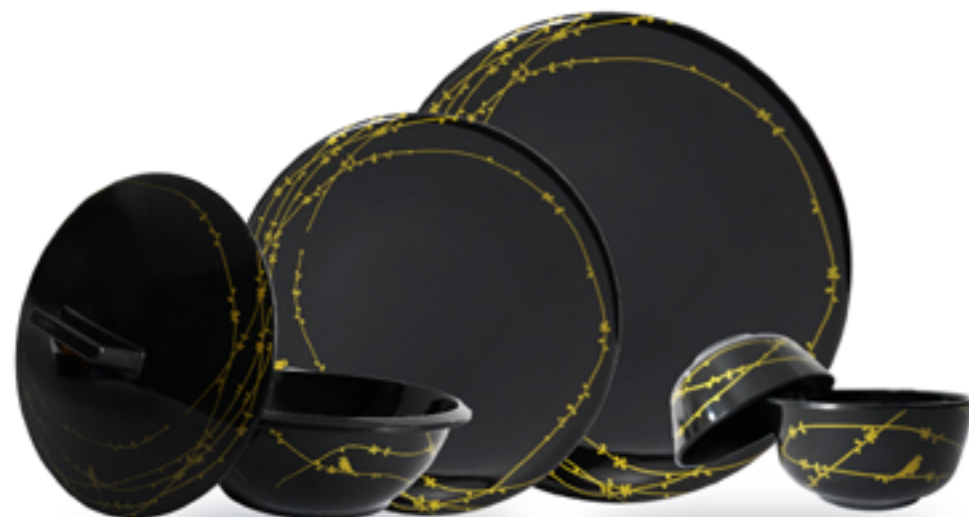

Golden Nest

Our golden birds can fly but they chose to make your dinning happy