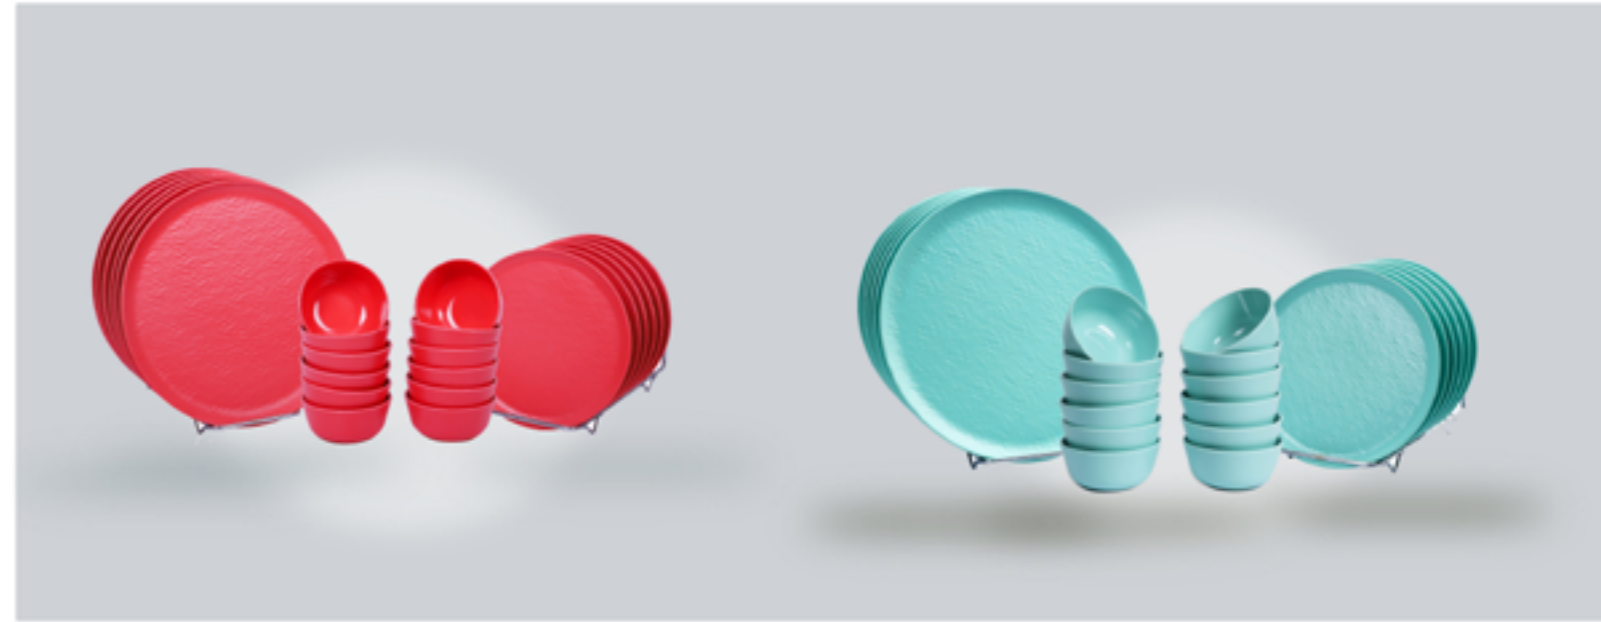

Colors / Donna Hammered Series