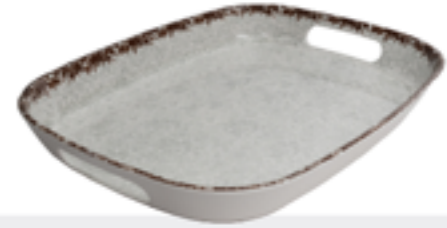

Antibacterial

Food grade quality

100% Pure Melamine

Heat Resistant upto 140°

All prices are inclusive of all taxes

Handy Tray

Crackle Brown

Article code
OS-19051