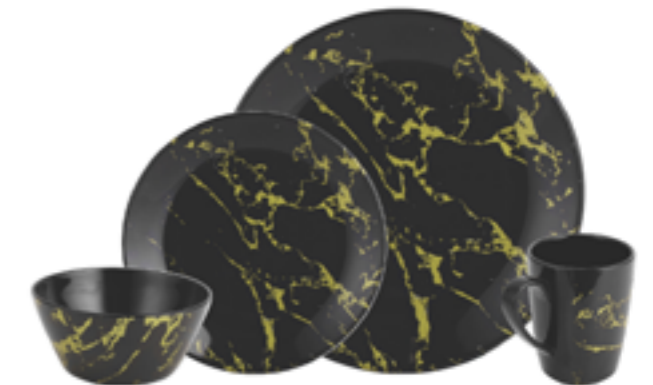

Dazzle

Bringing modern functionality to a classic material

Ikkat

Experience ethnic. The Ikkat series is crafted for the contemporary connoisseur