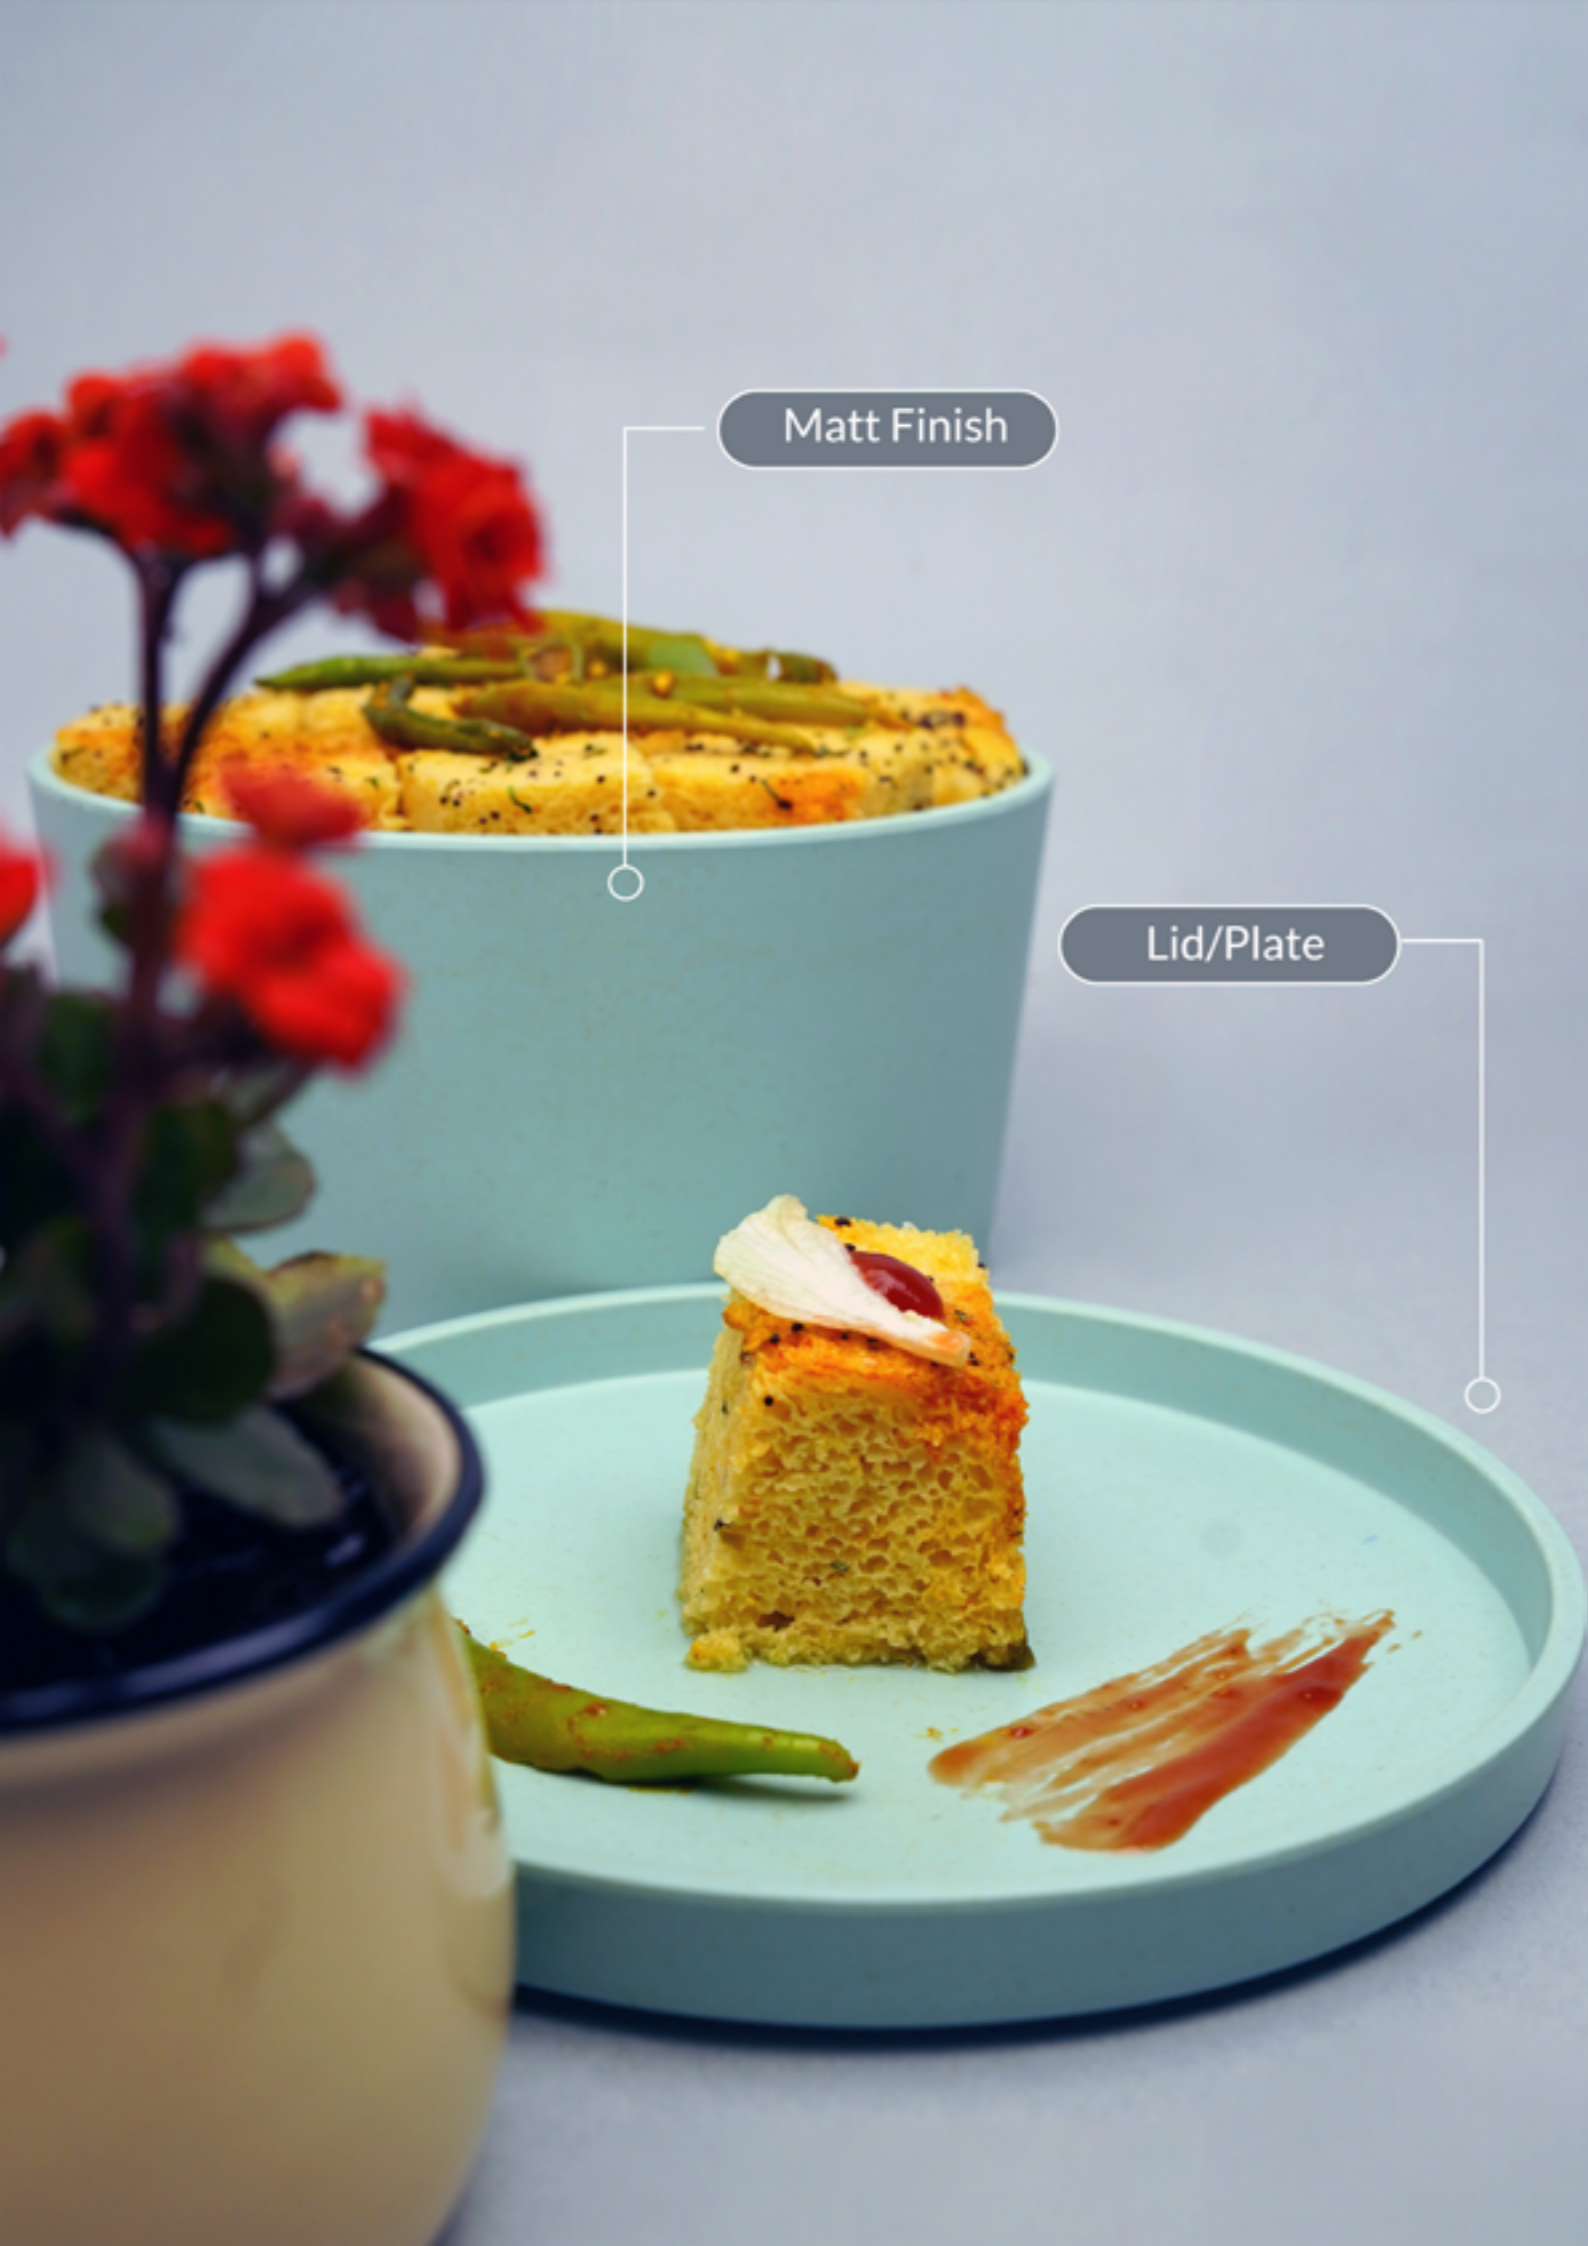

Matt Finish

Lid/Plate

All prices are inclusive of all taxes

Bentobox

Article code	ML	Size
BN-19024	2485	L 20 B 20 H 11.5

Article code	ML	Size
BN-19022	3075	L 26 B 26 H 8.5

Color Variations