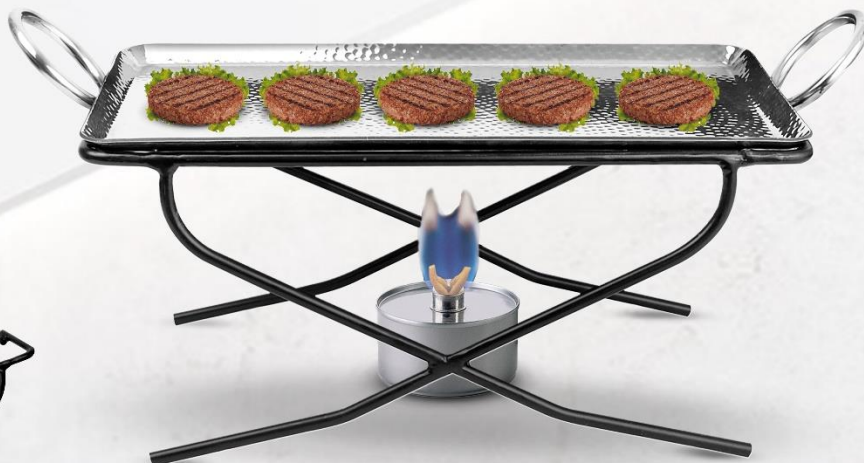

Griddle Buffet Tray - Elegantly displayed warm food

THICKNESS 3 mm

RECTANGLE/SQUARE BUFFET TRAY

Size (cm.)	Weight (kgs)
70x42	8.9
45x23.5	4.2
42x42	4.4